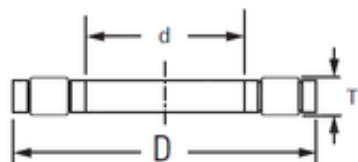

K.81208TVP Timken Thrust Roller Bearings

Bearing No. K.81208TVP

Size	40x68x9 mm
Bore Diameter	40 mm
Outer Diameter	68 mm
Width	9 mm
d	40 mm
D	68 mm
T	9 mm
Ea	45 mm
Eb	63 mm
Weight	0,076 Kg
Basic dynamic load rating (C)	86,8 kN
Basic static load rating (C0)	233 kN

K.81208TVP Bearing 2D drawings and 3D CAD models