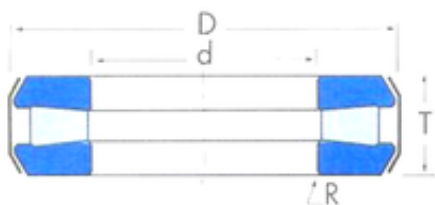

T350 Timken Thrust Roller Bearings

Bearing No. T350

Size	88.9x133.35x33.335 mm
Bore Diameter	88,9 mm
Outer Diameter	133,35 mm
Width	33,335 mm
d	88,9 mm
D	133,35 mm
T	33,335 mm
R	2,8 mm

T350 Bearing 2D drawings and 3D CAD models